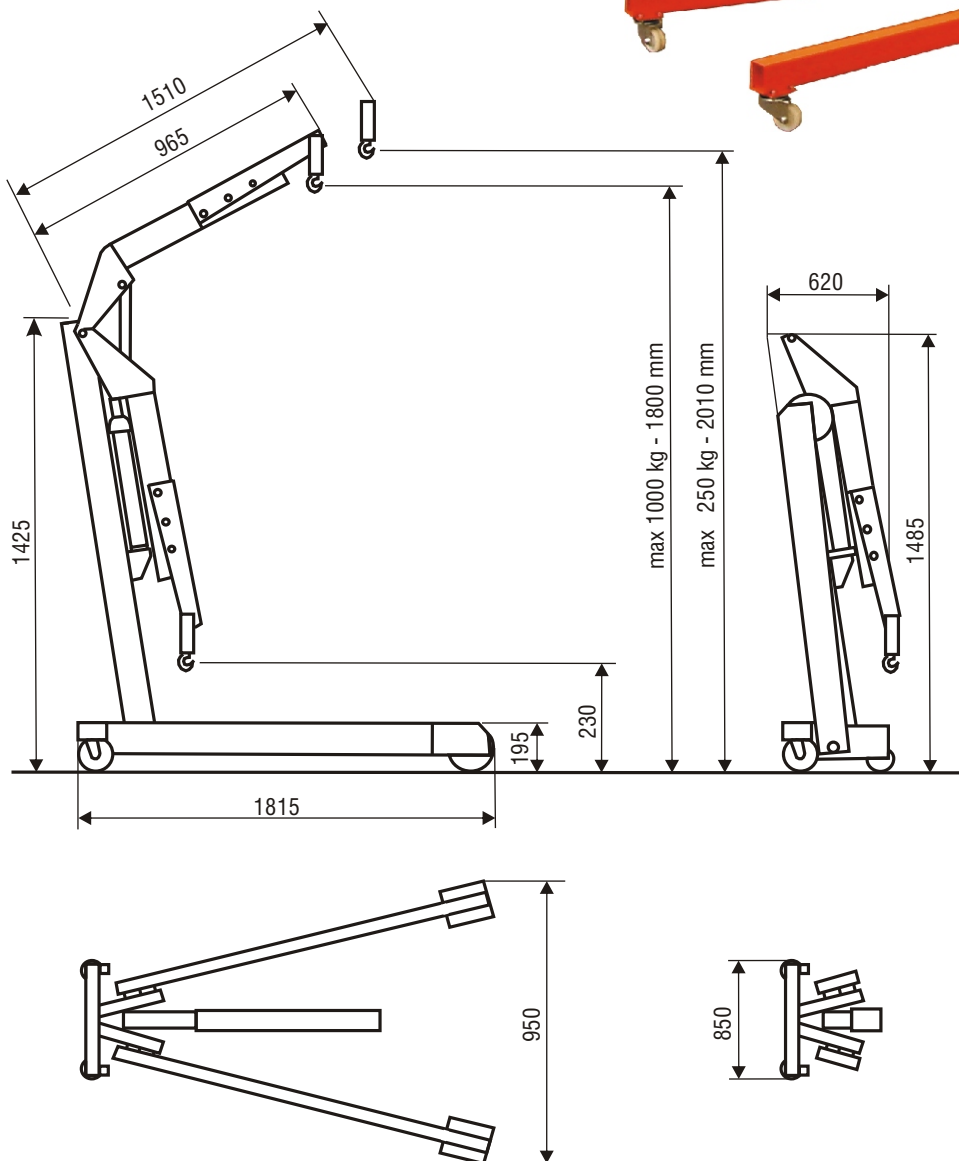

# Hydraulic engine crane KHG

Capacity - 1 000 kg  
Max. height of the hook - at 1 000 kg - 1 800 mm  
Max. height of the hook - at 750 kg - 1 870 mm  
Max. height of the hook - at 500 kg - 1 940 mm  
Max. height of the hook - at 250 kg - 2 010 mm

## Designation:

Hydraulic engine crane is designed for repair works in service stations and on smooth surfaces.