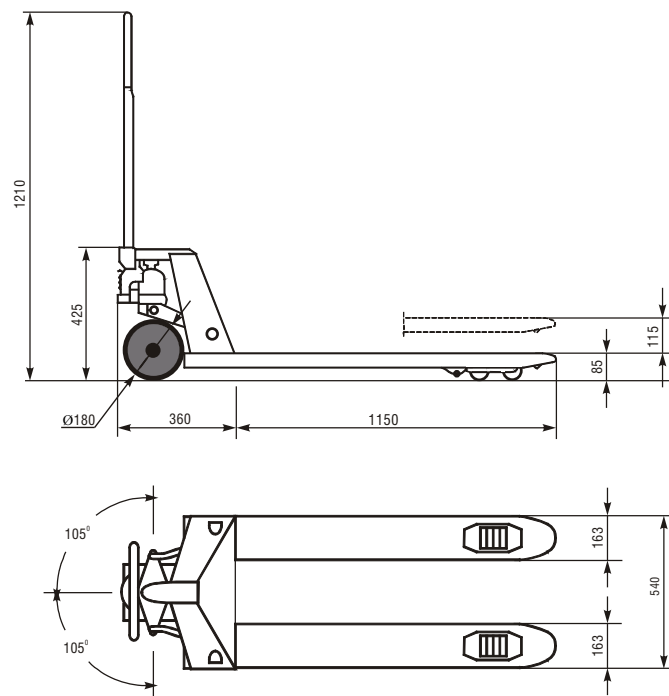

Hand - pallet - truck TK 4.0 - 1

Designation:

The hand-pallet-truck operates in dry store rooms and area with smooth surface.

Technical data:

Capacity	4000	kg
Forks width	540	mm
Forks length	1150	mm
Travel wheel dimensions	ø 180 x 50	mm
Material of travel wheels	polyamide	
Size of tandem wheels	ø 82 x 70	
Material of tandem wheels	polyamide	