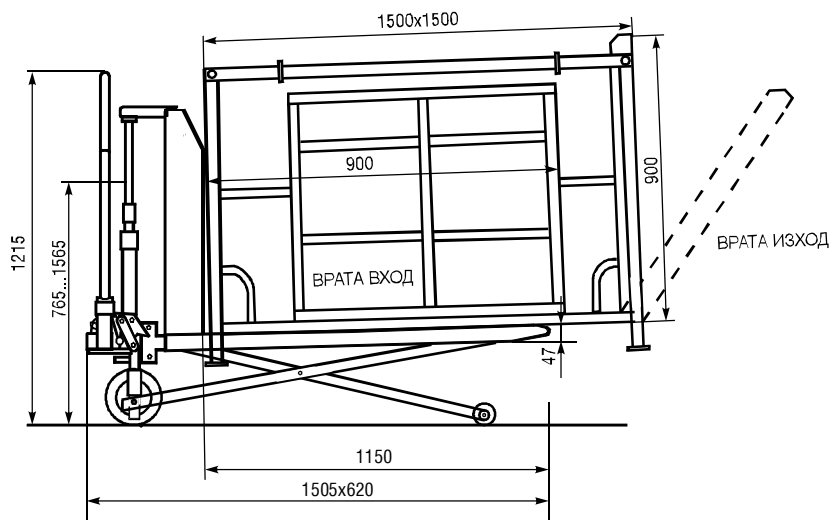

PALLET TRUCK - SPECIALIZED TK1N-08 specialized

Designation:

Specialized scissor pallet truck is designed to facilitate wheelchair users at bus stations embarking or disembarking from the vehicle by its lifting at a certain height.

Lifting capacity	400 kg
Height	800 mm
Lifting platform size	1500 x 1500 mm
Travelling wheel size	Ø 180 x 50 mm
Travelling wheels material	aluminum rim with rubber bandage
Travelling roller size	Ø 85 x 54 mm
Travelling roller materia	polyamide